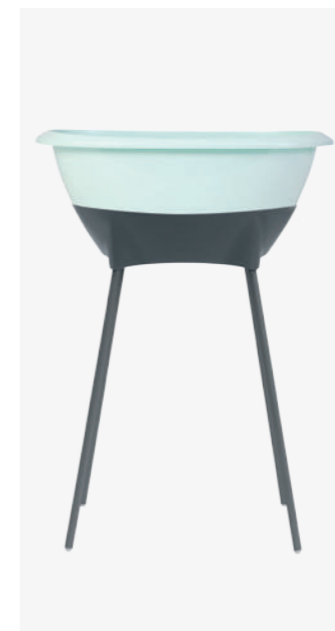

LUMA baby care is all about enjoying life and the wonderful moments it brings.
LUMA is a young Dutch brand and all our plastic products are designed and made in Holland. It will bring you a complete range of high quality baby care items in beautiful colours.
By developing comfortable and modern baby care products, your little one is in good hands.