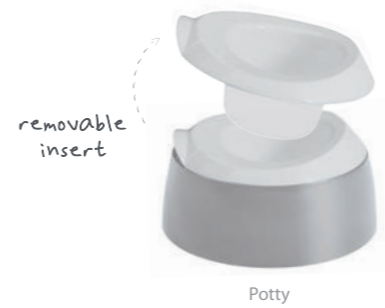

Brush & comb

Bath thermometer

Baby manicure set

Potty

Step stool

Toilet seat

Baby bath

Bath seat

Changing pad 72 x 44 cm

Nappy pail

Changing pad 77 x 74 cm

# dark grey

Lets take a look at our new baby manicure set.  
Clipper, nail file and scissors, all included in one box.  
Especially designed to bring with you  
wherever you might go. Clip it!

Potty

anti-skid